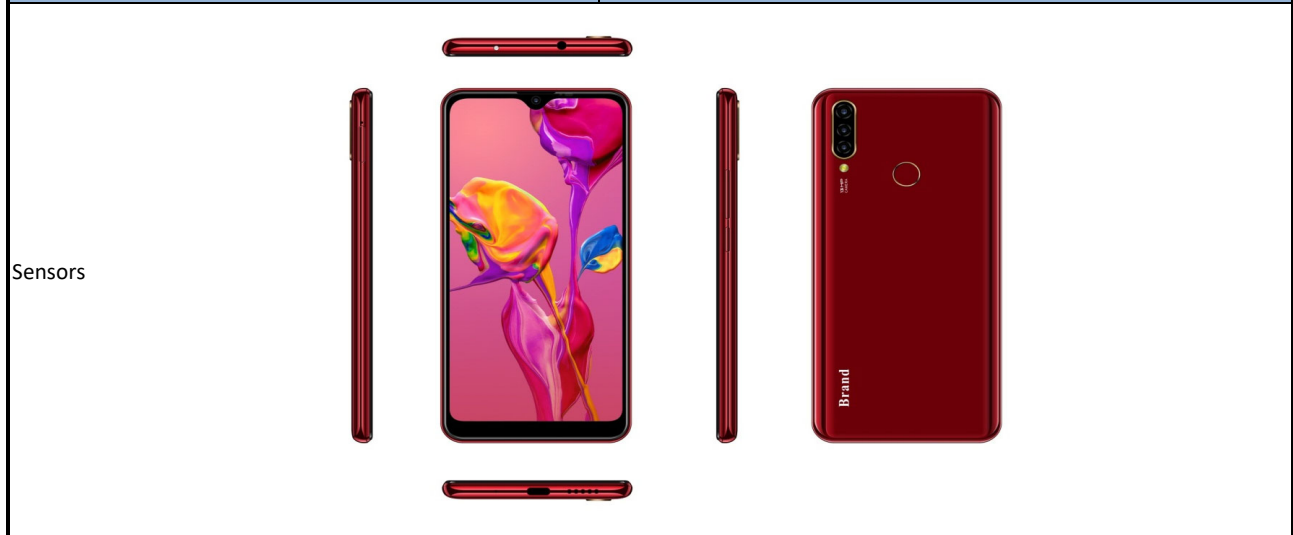

Model :	PhoneWorld 101
	6.26" 4G LTE
	Notch Screen*, Finger Print, Triple Camera setup

Network	2G	GSM: 850/900/1800/1900MHz
	3G	WCDMA 850/900/2100MHz
	4G	FDD LTE: B3/7/20/40/41
	5G	N/A
Body	Dimensions (mm)	158.7*76.2*9.2mm
	Weight	160 g
	Build	Front Glass Rear Plastic
	SIM Card	Dual SIM Dual Standby
	Antenna Type	IDS Antenna
Display	Screen type	6.26" HD + Notch 19:9
	Touch panel type	G+FF
	Resolution	1560*720
	Size	6.26"
	PPI (Pixels per inch)	274
	Colors	16.7M
Platform	OS	Android 11
	Chipset	Helio A22 MT6761 Quad Core
	CPU	Quad_Core ARM® Cortex®-A53
	GPU	IMG GE8300 @ 660MHz
	Android Version	11
Memory	RAM	4GB
	Type	DDR4X
	ROM	64GB
	Type	eMMC
	External	TF up to 32GB
Camera	Rear	13MP / 2MP / 0.3MP
	Auto Focus	Yes
	Flashlight	LED Flash
	Multi shot	Yes
	Night Vision	Yes
	Front	5MP
	Focus	Fixed Focus
COMMS	Bluetooth	Support
	Bluetooth Profiles	A2DP/AVRCP/HS/HID/FTP/OPP
	Bluetooth version	5.0
	Edge	N/A
	GPRS Class	Class 12
	WIFI	802.11 a/b/g/n
	USB version	2.0
	OTG (ON THE GO)	Support
	NFC (Near Field Communication)	Support

High quality wireless earbuds are included at no extra

*The term notched display refers to a smartphone screen that features an irregular shape due to a cutout on one of the device's edges (usually the uppermost one) rather than a regular, rectangular